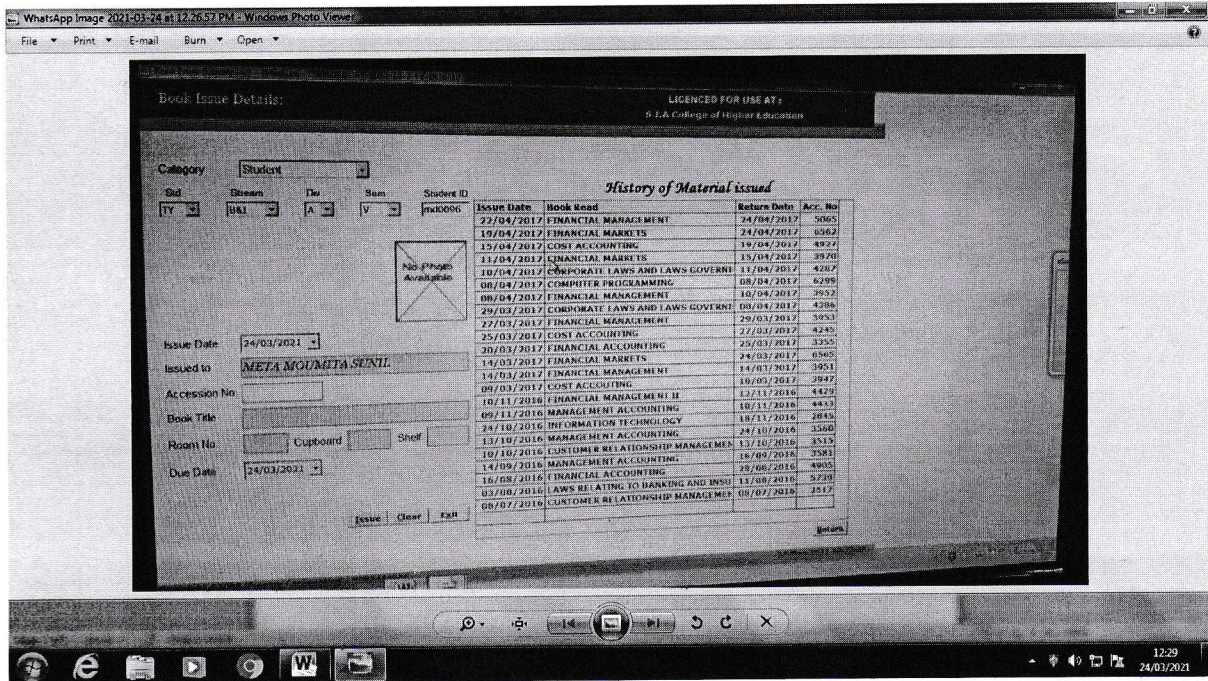

Section:

 Purchased on:

 Library Type:

 Accession No.:

Bought more copies of this book

At a glance ...

Total No. of Books	7174
Unique No. of Books	3016
Last Accession Number	7174

BV Rao
LIBRARIAN