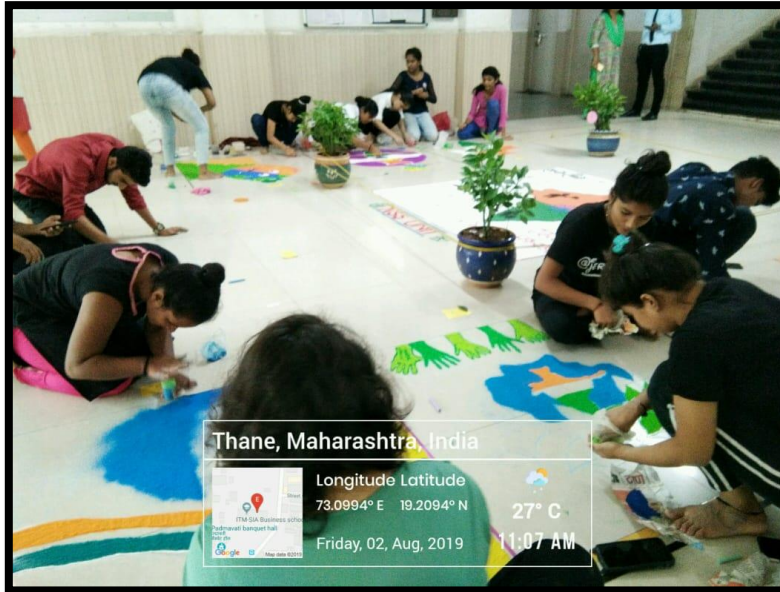

The South Indian Association's
The S.I.A. College of Higher Education

Affiliated to University of Mumbai

Accredited B+ by NAAC

P-88, MIDC Residential Area Dombivli Gymkhana Road,
Near Balaji Mandir, Dombivli (East), 421203.