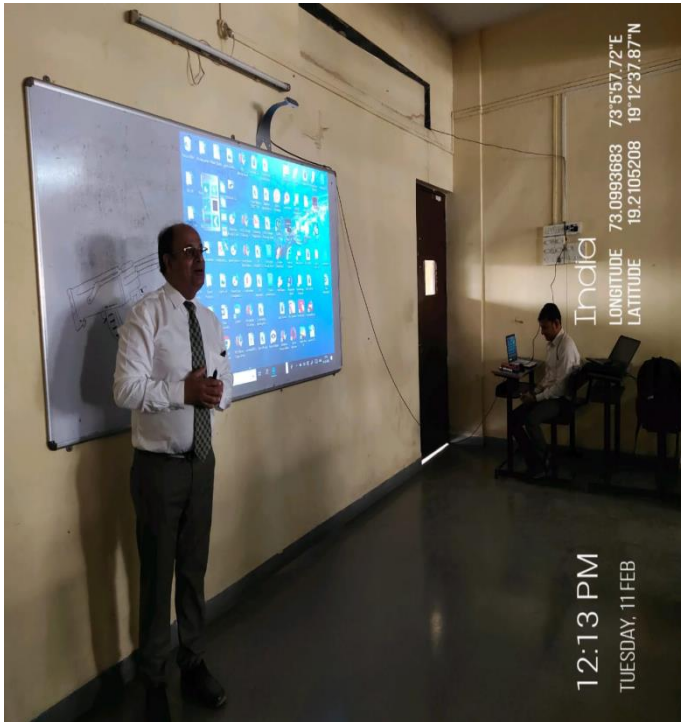

Training Session on Smart class room on 11th