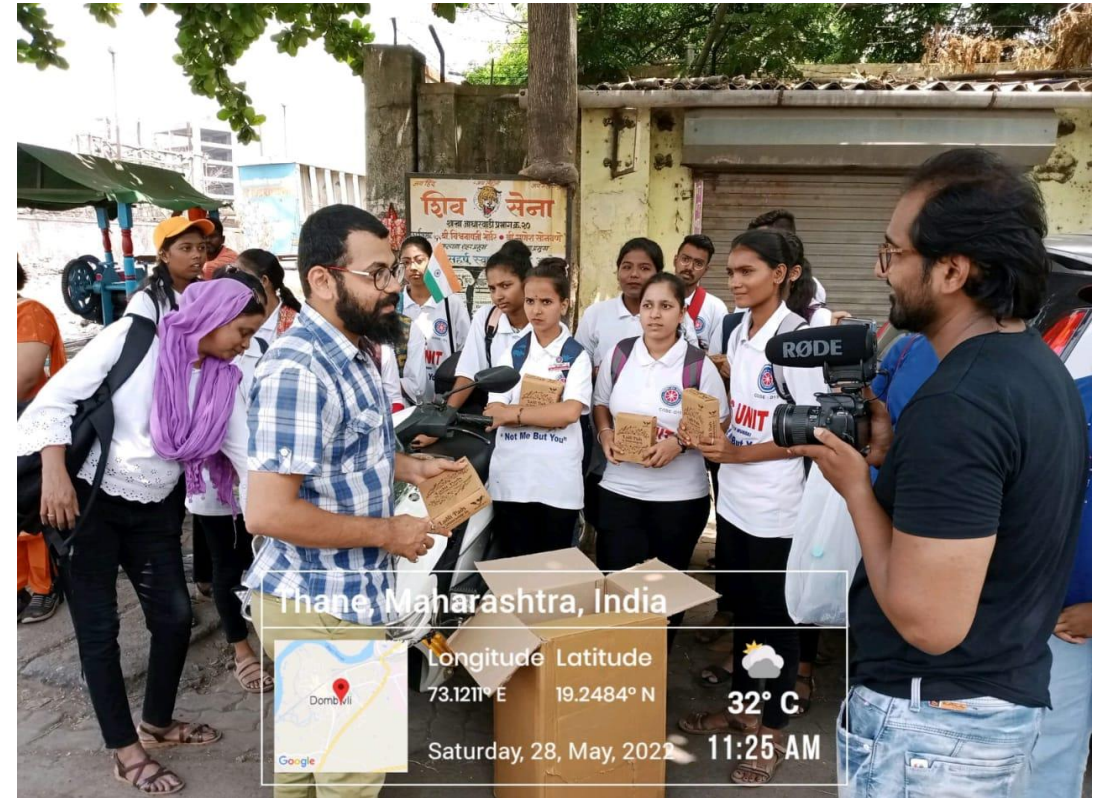

The South Indian Association's
The S.I.A. College of Higher Education

Affiliated to University of Mumbai

Accredited B+ by NAAC

P-88, MIDC Residential Area Dombivli Gymkhana Road,
Near Balaji Mandir, Dombivli (East), 421203.