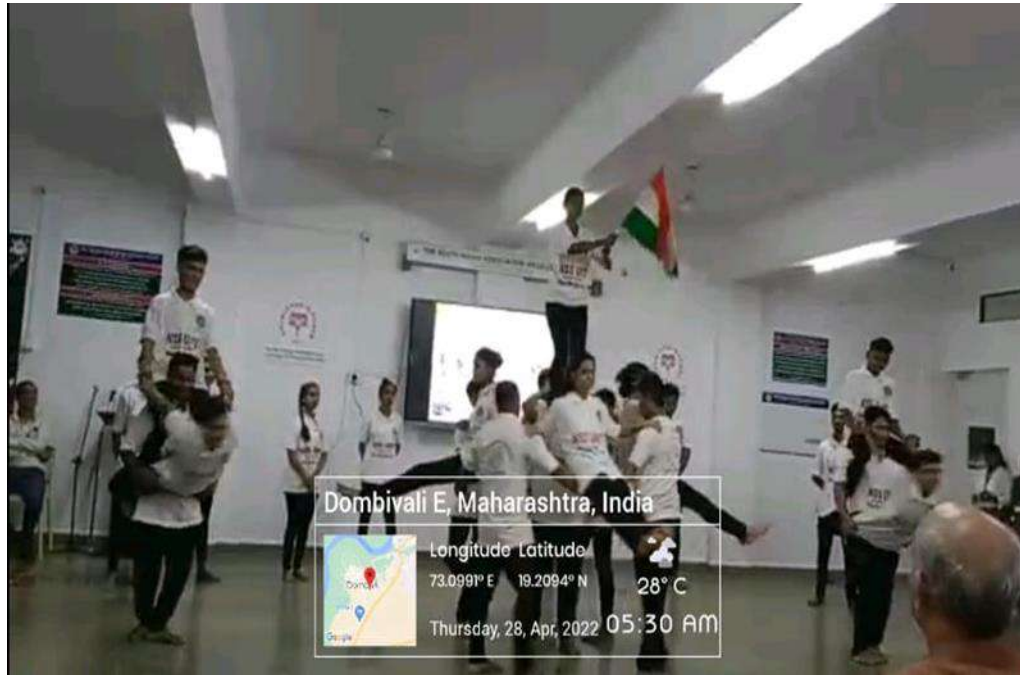

The South Indian Association's
The S.I.A. College of Higher Education

Affiliated to University of Mumbai

Accredited B+ by NAAC

P-88, MIDC Residential Area Dombivli Gymkhana Road,
Near Balaji Mandir, Dombivli (East), 421203.