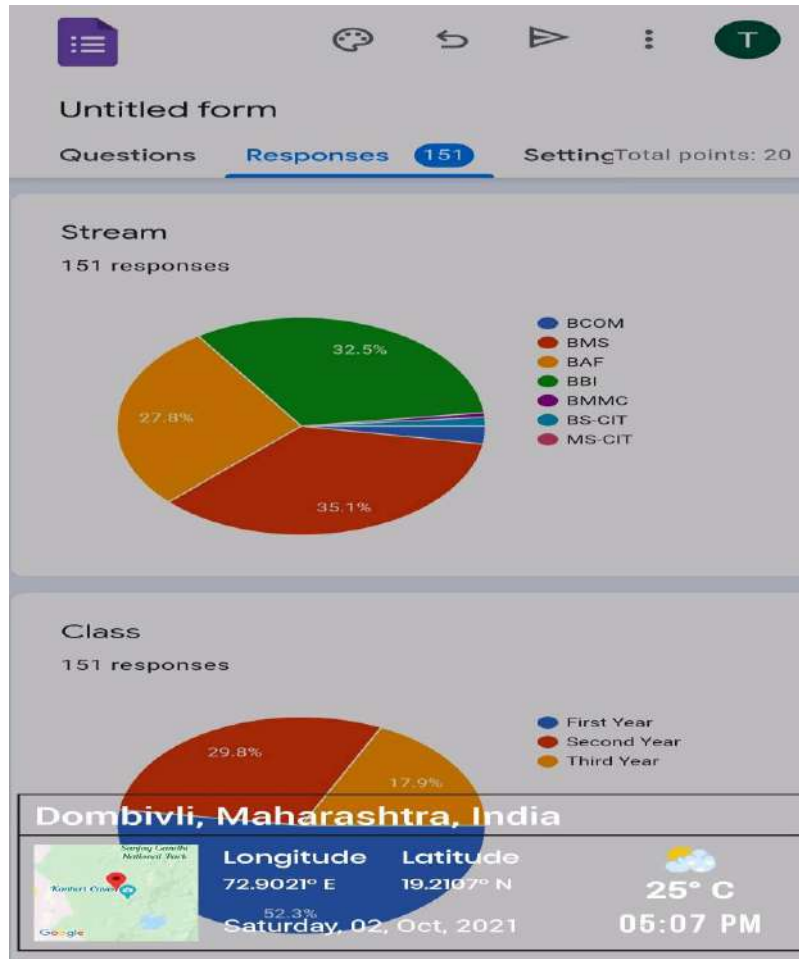

The South Indian Association's
The S.I.A. College of Higher Education

Affiliated to University of Mumbai

Accredited B+ by NAAC

P-88, MIDC Residential Area Dombivli Gymkhana Road,
Near Balaji Mandir, Dombivli (East), 421203.