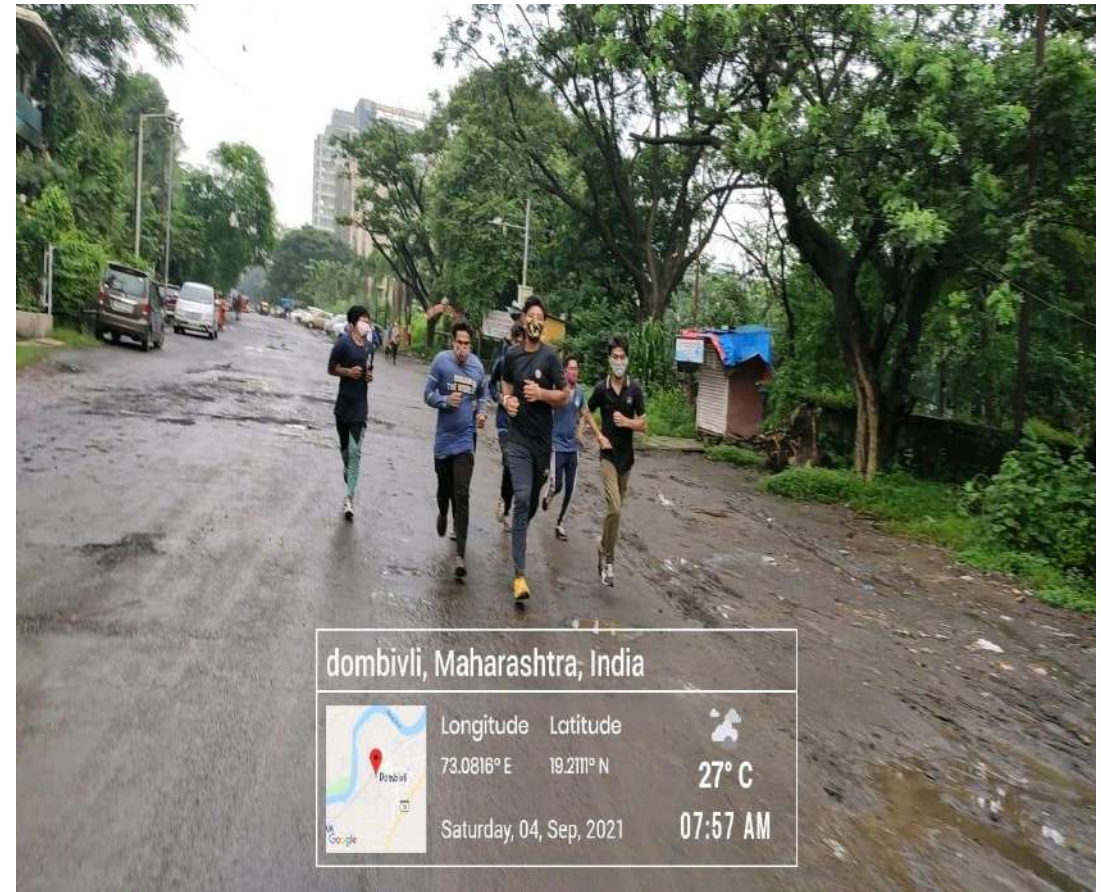

The South Indian Association's
The S.I.A. College of Higher Education

Affiliated to University of Mumbai

Accredited B+ by NAAC

P-88, MIDC Residential Area Dombivli Gymkhana Road,
Near Balaji Mandir, Dombivli (East), 421203.