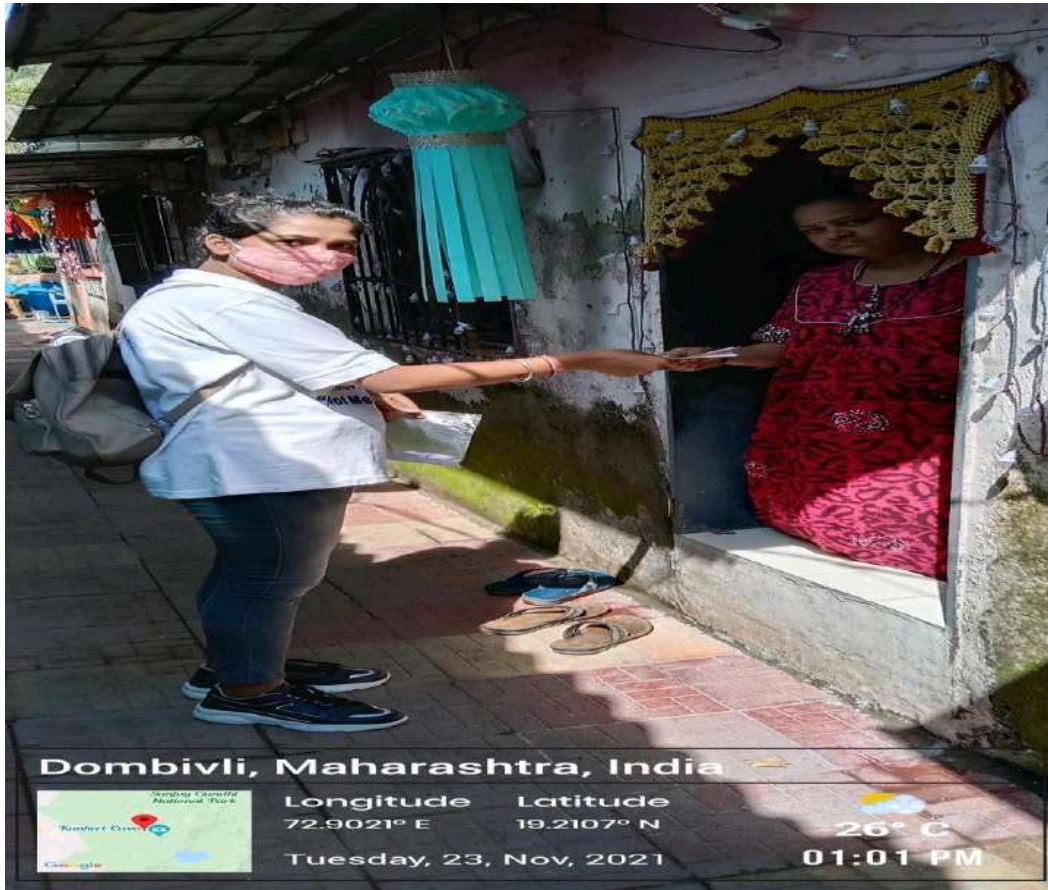

The South Indian Association's
The S.I.A. College of Higher Education

Affiliated to University of Mumbai

Accredited B+ by NAAC

P-88, MIDC Residential Area Dombivli Gymkhana Road,
Near Balaji Mandir, Dombivli (East), 421203.