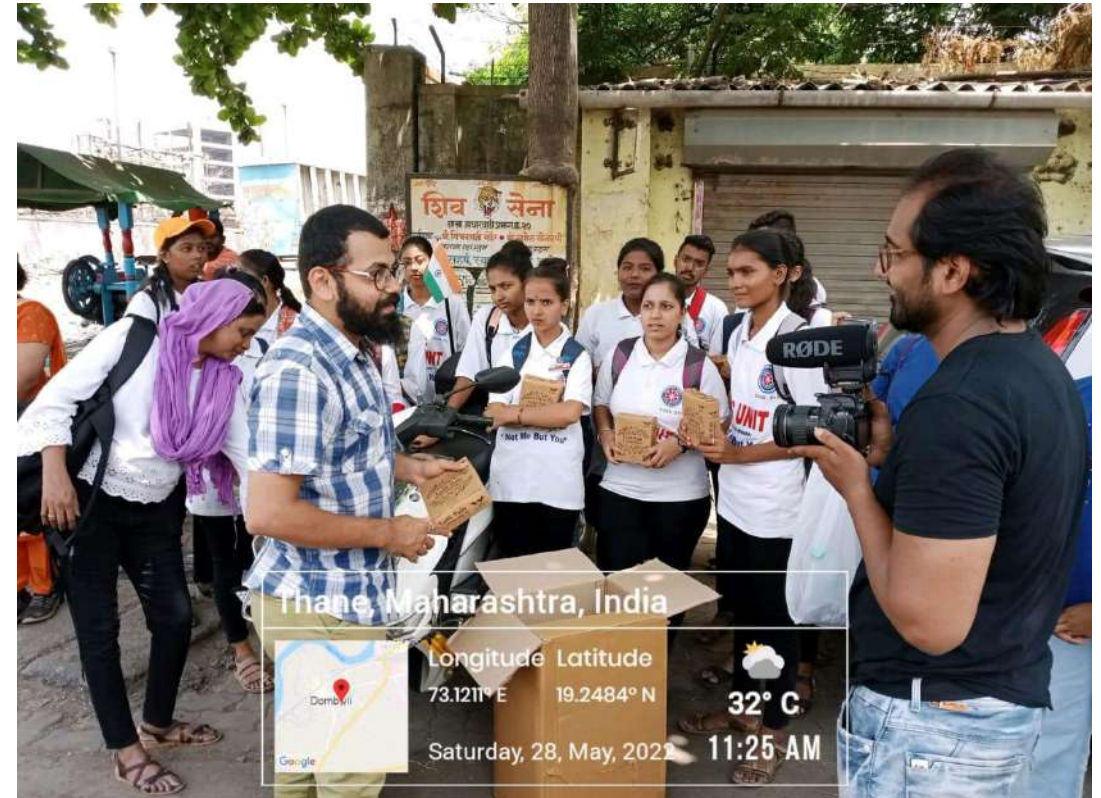

The South Indian Association's
The S.I.A. College of Higher Education

Affiliated to University of Mumbai

Accredited B+ by NAAC

P-88, MIDC Residential Area Dombivli Gymkhana Road,
Near Balaji Mandir, Dombivli (East), 421203.