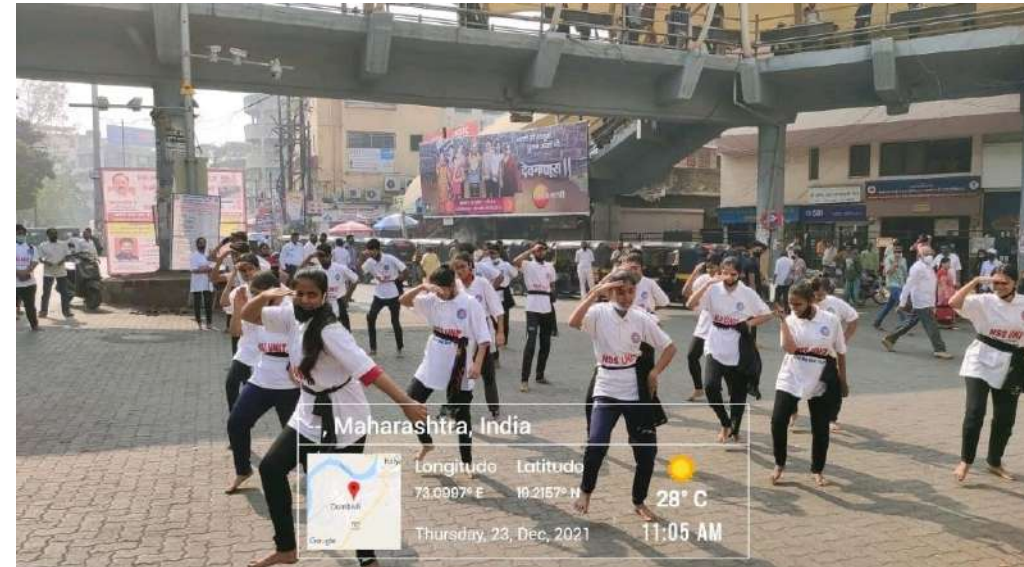

The South Indian Association's
The S.I.A. College of Higher Education

Affiliated to University of Mumbai

Accredited B+ by NAAC

P-88, MIDC Residential Area Dombivli Gymkhana Road,
Near Balaji Mandir, Dombivli (East), 421203.